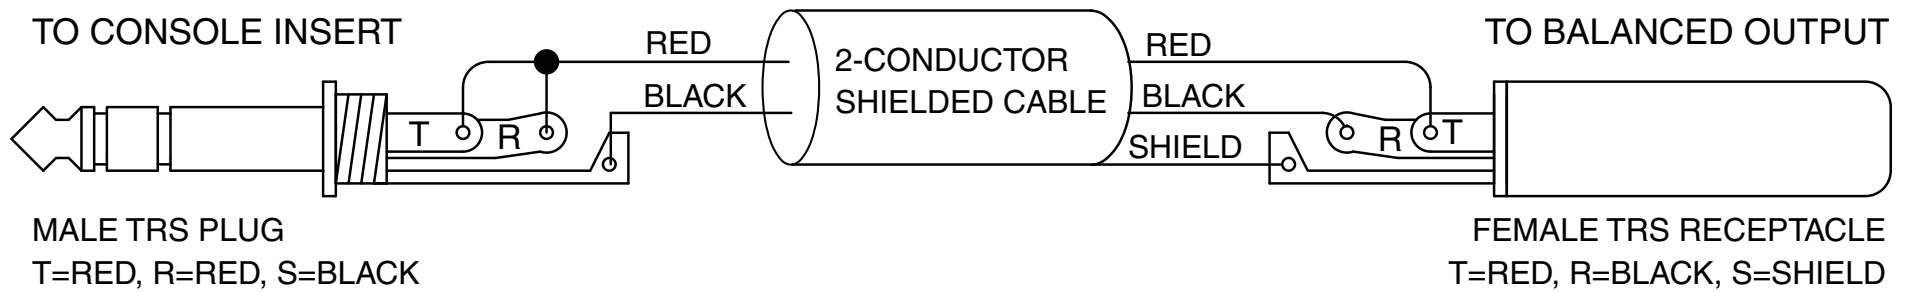

Insert to Direct Out Cable Schematic

WARNING

DO NOT PLUG AN UNBALANCED
GUITAR CABLE INTO THE
FEMALE RECEPTACLE. IT WILL
SHORT THE CONSOLE.