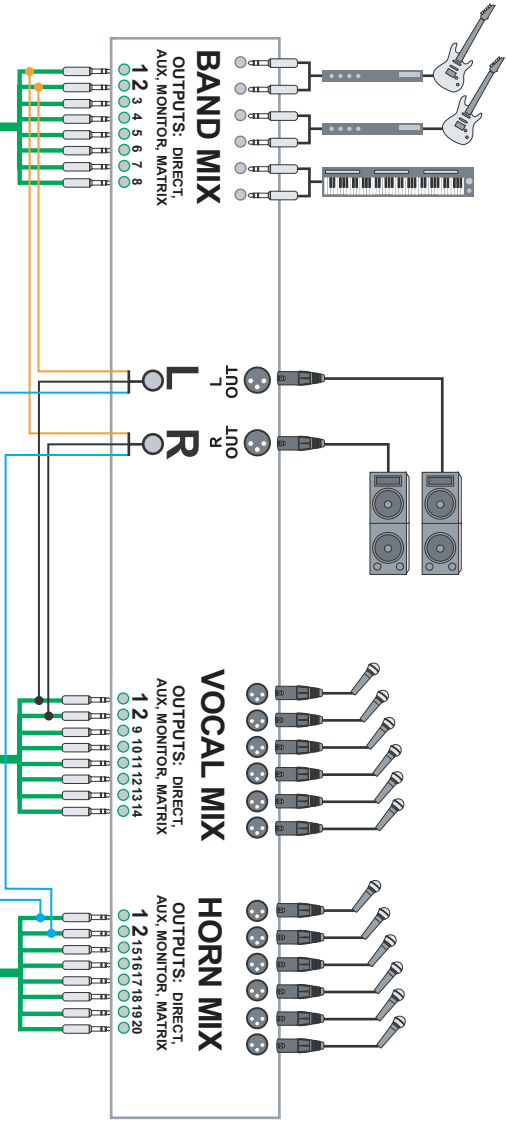

BAND HUB

"The Perfect Mix"
 Connect Stereo Mix from Console to Each "Master Hub" - Inputs 1(L) & 2(R)

VOCAL HUB

HORN HUB