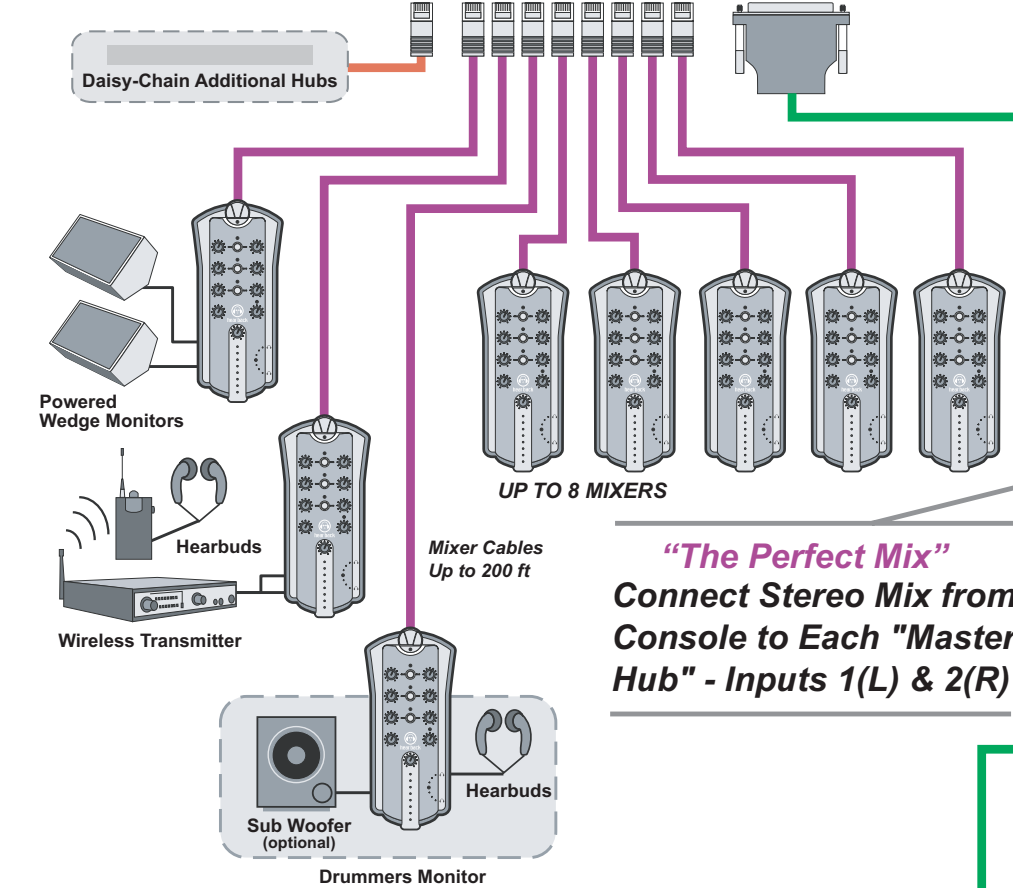

BAND HUB

"The Perfect Mix"
 Connect Stereo Mix from Console to Each "Master Hub" - Inputs 1(L) & 2(R)

VOCAL HUB

HORN HUB